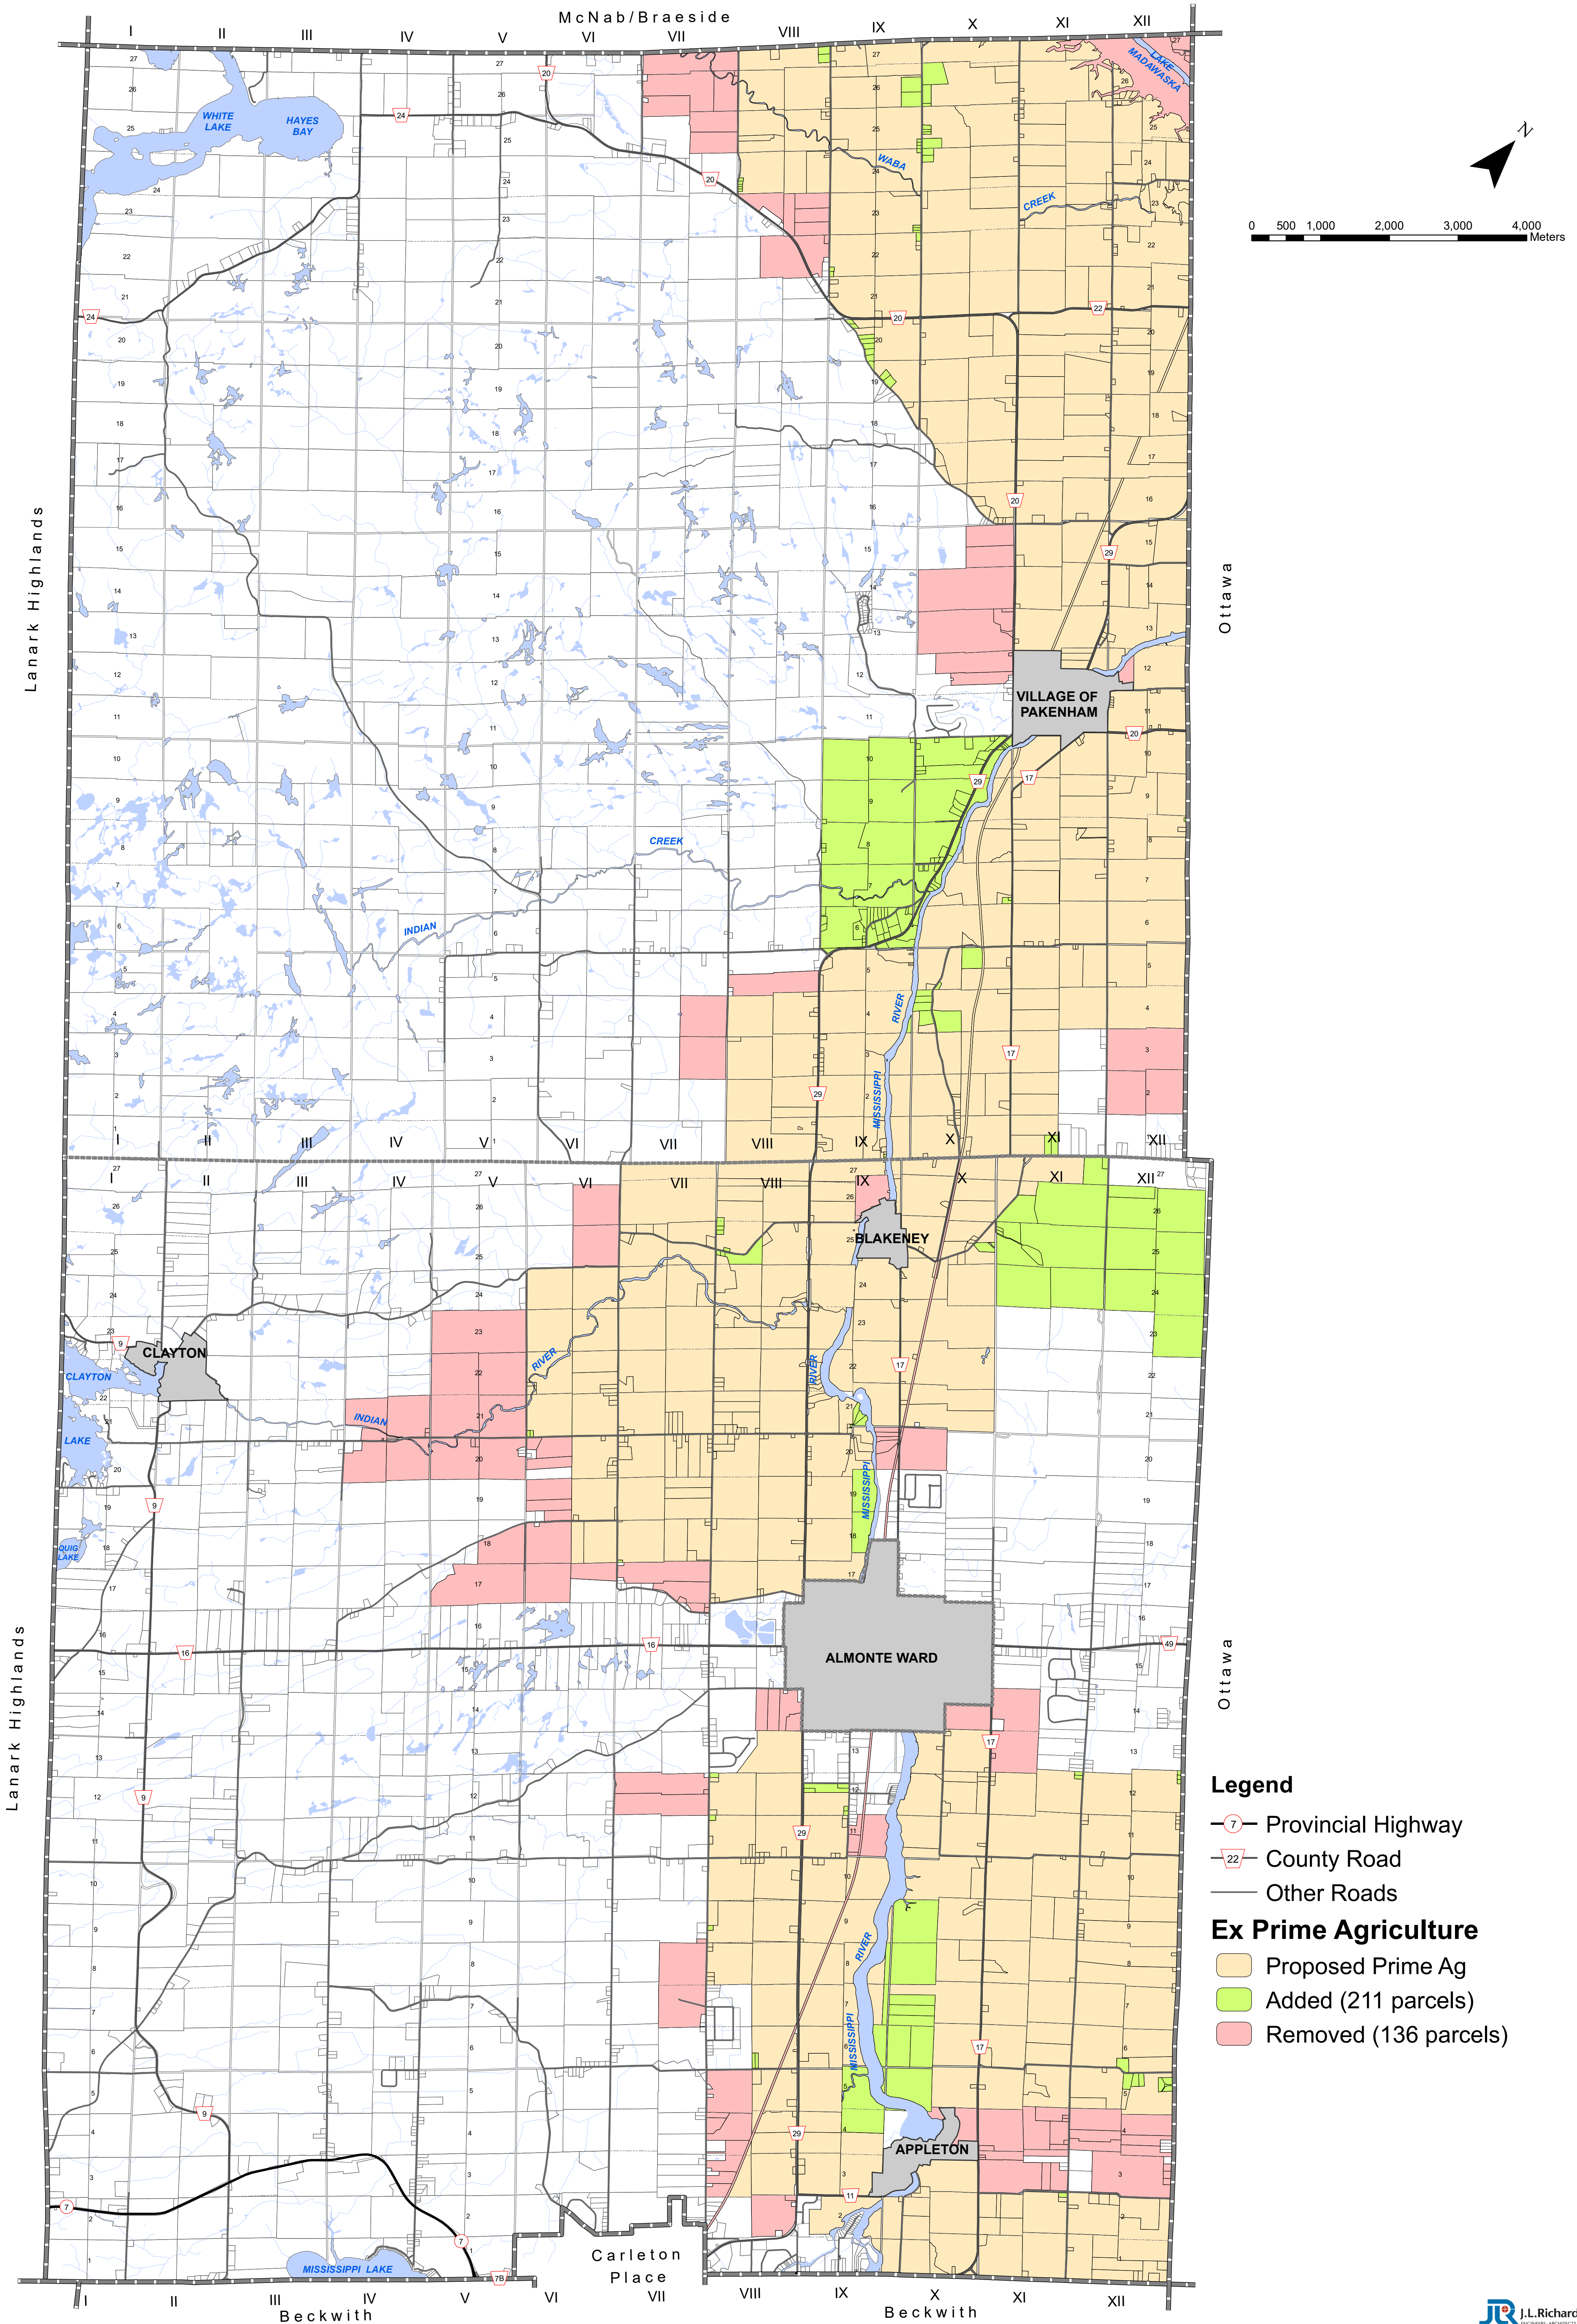

Proposed Prime Agriculture Designation

- Legend**
- Provincial Highway
 - County Road
 - Other Roads
- Ex Prime Agriculture**
- Proposed Prime Ag
 - Added (211 parcels)
 - Removed (136 parcels)